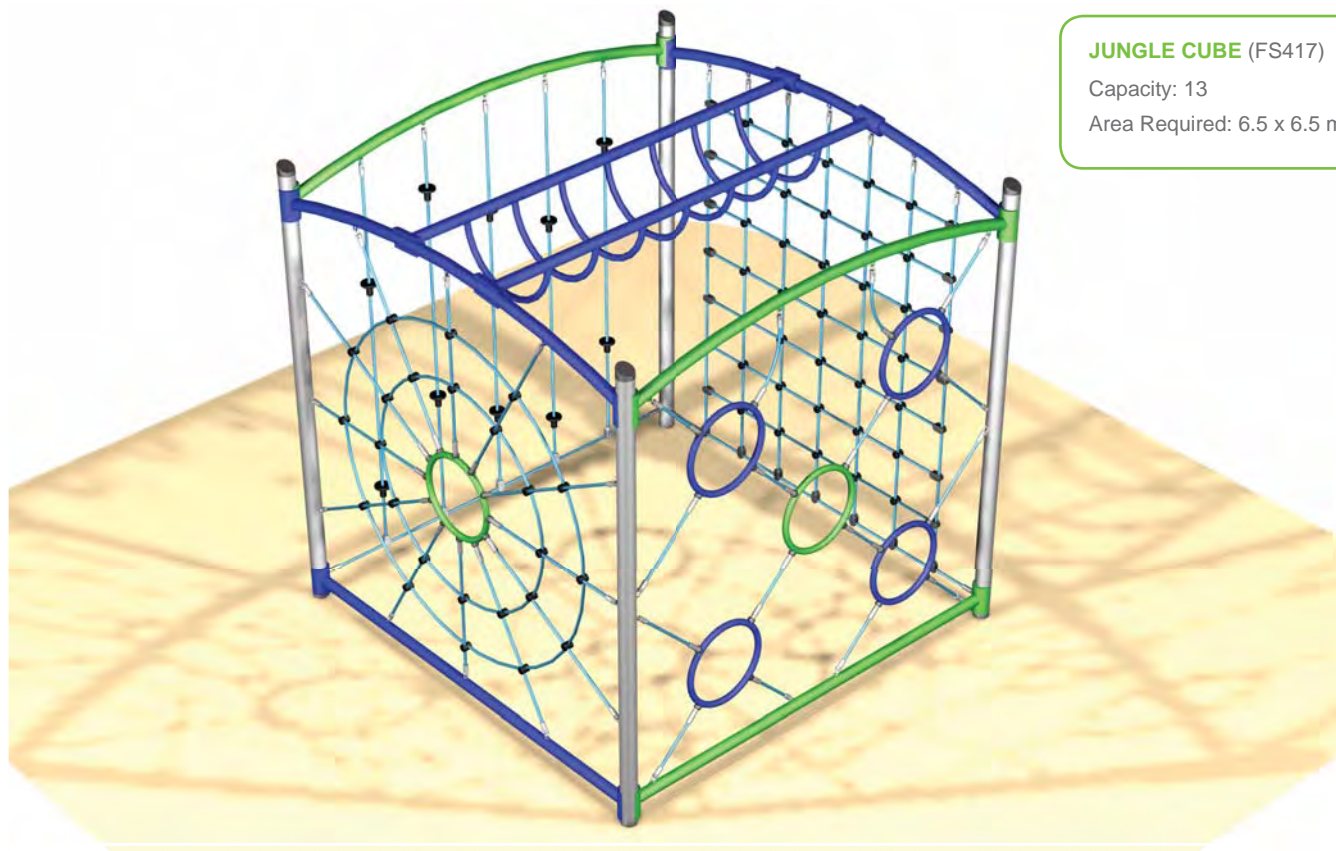

Agility Cubes

Our most popular climbing panels configured into a cube, from spidaz webs to monkey bars and bannister slide. Agility Cubes give maximum play value for small areas.

JUNGLE CUBE (FS417)

Capacity: 13

Area Required: 6.5 x 6.5 m

AGILITY CUBE 'N CLIMB (FS418)

Capacity: 20

Area Required: 8 x 10 m

Vertigo Cone Climber

Choose between mini 2 metre vertigo cone or the original 5.5 metre high climber with a middle platform 2.5 metres high and constructed with our steel core Hercules Rope.

MINI VERTIGO CONE (FS416B)

Capacity: 6
Area Required: 4.8 m dia
Dimensions: 1.8 W x 2 m H

VERTIGO CONE (FS416)

Capacity: 20
Area Required: 8.1 m dia
Dimensions: 3.6 W x 5.5 m H

Geodesic Domes

Constructed with galvanised pipe and rust prevention powder coating in your choice of colour, choose between our Junior Dome or Super Dome - our geodesic are built to last.

JUNIOR DOME (FS361)

Capacity: 12

Play Structure: 2.4 x 1.2 m

Area Required: 6.9 dia

SUPER DOME (FS388)

Capacity: 20

Play Structure: 5.2 x 2.1 m

Area Required: 9.7 dia