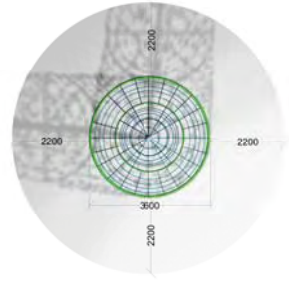

Area Required: 6.5 x 6.5 m

AGILITY CUBE 'N CLIMB (FS418)

Capacity: 20

Area Required: 8 x 10 m

Vertigo Cone Climber

Choose between mini 2 metre vertigo cone or the original 5.5 metre high climber with a middle platform 2.5 metres high and constructed with our steel core Hercules Rope.

MINI VERTIGO CONE (FS416B)

Capacity: 6
Area Required: 4.8 m dia
Dimensions: 1.8 W x 2 m H

VERTIGO CONE (FS416)

Capacity: 20
Area Required: 8.1 m dia
Dimensions: 3.6 W x 5.5 m H

Geodesic Domes

Constructed with galvanised pipe and rust prevention powder coating in your choice of colour, choose between our Junior Dome or Super Dome - our geodesic are built to last.