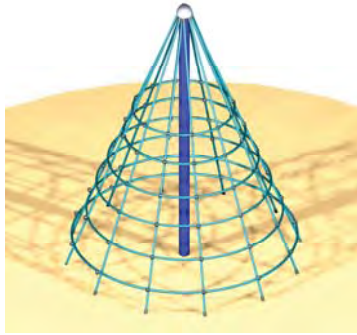

Area Required: 6.5 x 6.5 m

AGILITY CUBE 'N CLIMB (FS418)

Capacity: 20

Area Required: 8 x 10 m

Vertigo Cone Climber

Choose between mini 2 metre vertigo cone or the original 5.5 metre high climber with a middle platform 2.5 metres high and constructed with our steel core Hercules Rope.

MINI VERTIGO CONE (FS416B)

Capacity: 6
Area Required: 4.8 m dia
Dimensions: 1.8 W x 2 m H

VERTIGO CONE (FS416)

Capacity: 20
Area Required: 8.1 m dia
Dimensions: 3.6 W x 5.5 m H

Geodesic Domes

Constructed with galvanised pipe and rust prevention powder coating in your choice of colour, choose between our Junior Dome or Super Dome - our geodesic are built to last.