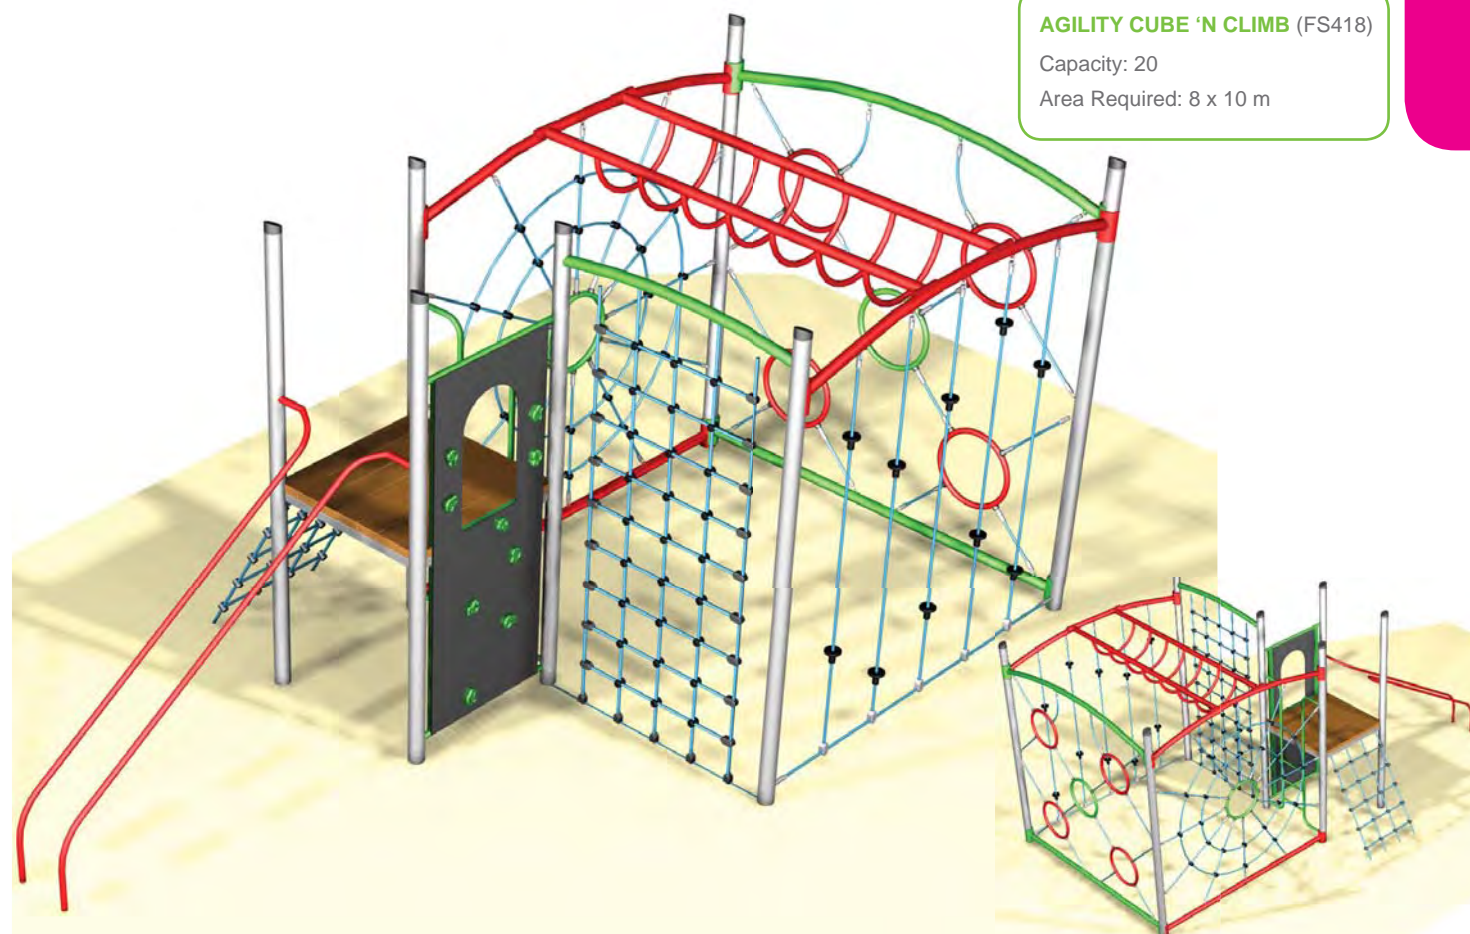

Agility Cubes

Our most popular climbing panels configured into a cube, from spidaz webs to monkey bars and bannister slide. Agility Cubes give maximum play value for small areas.

JUNGLE CUBE (FS417)

Capacity: 13

Area Required: 6.5 x 6.5 m

AGILITY CUBE 'N CLIMB (FS418)

Capacity: 20

Area Required: 8 x 10 m

Vertigo Cone Climber

Choose between mini 2 metre vertigo cone or the original 5.5 metre high climber with a middle platform 2.5 metres high and constructed with our steel core Hercules Rope.

MINI VERTIGO CONE (FS416B)

Capacity: 6
Area Required: 4.8 m dia
Dimensions: 1.8 W x 2 m H

VERTIGO CONE (FS416)

Capacity: 20
Area Required: 8.1 m dia
Dimensions: 3.6 W x 5.5 m H

Geodesic Domes

Constructed with galvanised pipe and rust prevention powder coating in your choice of colour, choose between our Junior Dome or Super Dome - our geodesic are built to last.

JUNIOR DOME (FS361)

Capacity: 12

Play Structure: 2.4 x 1.2 m

Area Required: 6.9 dia

SUPER DOME (FS388)

Capacity: 20

Play Structure: 5.2 x 2.1 m

Area Required: 9.7 dia