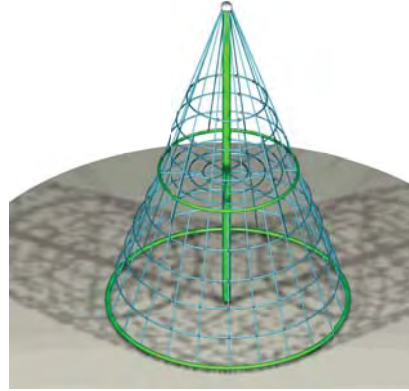

Area Required: 6.5 x 6.5 m

AGILITY CUBE 'N CLIMB (FS418)

Capacity: 20

Area Required: 8 x 10 m

Vertigo Cone Climber

Choose between mini 2 metre vertigo cone or the original 5.5 metre high climber with a middle platform 2.5 metres high and constructed with our steel core Hercules Rope.

MINI VERTIGO CONE (FS416B)

Capacity: 6
Area Required: 4.8 m dia
Dimensions: 1.8 W x 2 m H

VERTIGO CONE (FS416)

Capacity: 20
Area Required: 8.1 m dia
Dimensions: 3.6 W x 5.5 m H

Geodesic Domes

Constructed with galvanised pipe and rust prevention powder coating in your choice of colour, choose between our Junior Dome or Super Dome - our geodesic are built to last.