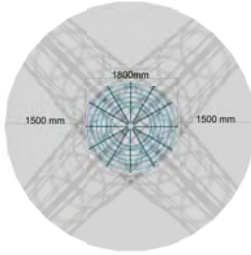

Area Required: 6.5 x 6.5 m

AGILITY CUBE 'N CLIMB (FS418)

Capacity: 20

Area Required: 8 x 10 m

Vertigo Cone Climber

Choose between mini 2 metre vertigo cone or the original 5.5 metre high climber with a middle platform 2.5 metres high and constructed with our steel core Hercules Rope.

MINI VERTIGO CONE (FS416B)

Capacity: 6
Area Required: 4.8 m dia
Dimensions: 1.8 W x 2 m H

VERTIGO CONE (FS416)

Capacity: 20
Area Required: 8.1 m dia
Dimensions: 3.6 W x 5.5 m H

Geodesic Domes

Constructed with galvanised pipe and rust prevention powder coating in your choice of colour, choose between our Junior Dome or Super Dome - our geodesic are built to last.