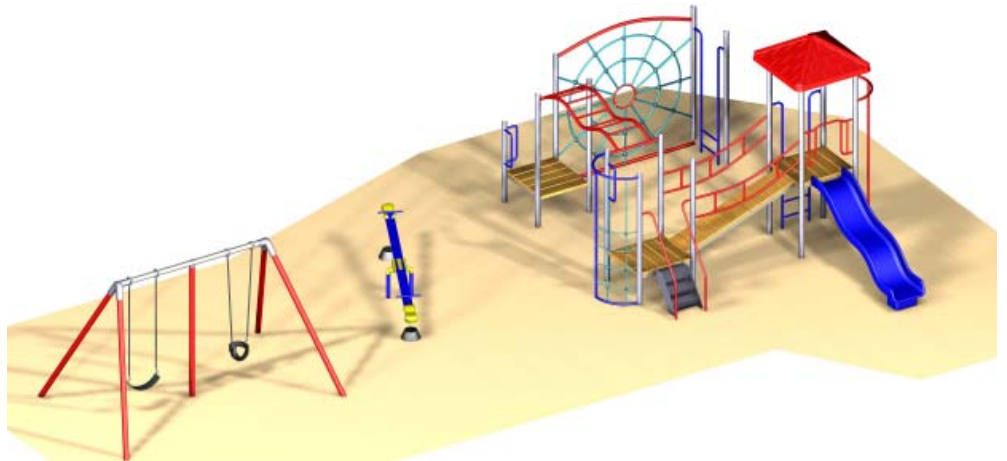

# Community Play

Community Play features a main structure with free standing equipment combined for all ages.

## **KEA** (CP4)

Age Level: 3-15yrs

Area Required: 17 x 7.5 m

# Community Play - Totara

Community Play features a main structure with free standing equipment combined for all ages.

Totara is a modern, unique playground design, featuring a play unit for all ages with a play truck front, spider webz, rock wall, sliding pole and more.

With other huge stand out items like the lunar 2.5, lilly pad swing, a huge flying fox and swings.

Totara is an impressive playground suitable for all ages.

This is a community playground that will be enjoyed for hours.