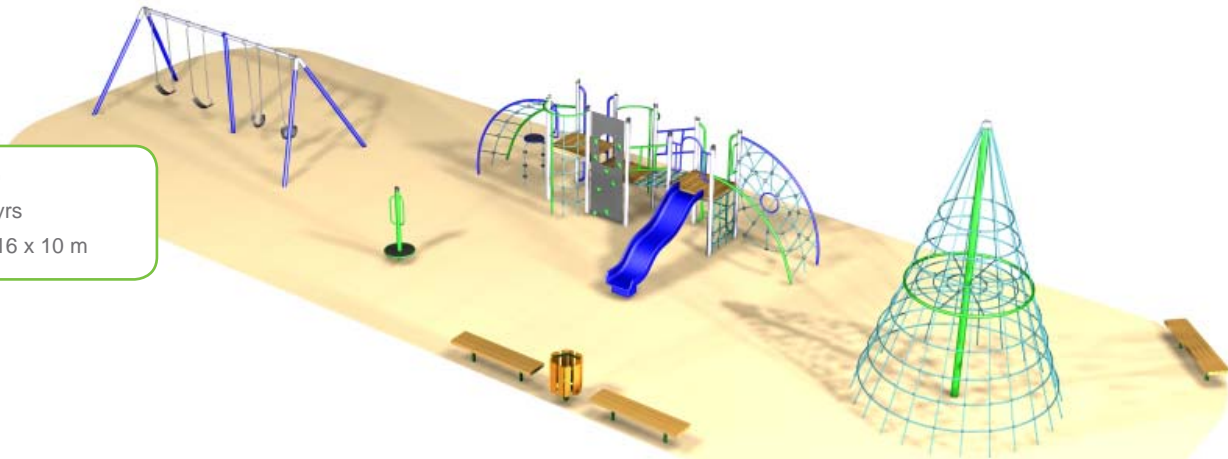

## **KEA** (CP4)

Age Level: 3-15yrs

Area Required: 17 x 7.5 m

## **DRAGON** (CP6)

Age Level: 3-15yrs

Area Required: 16 x 10 m

# Community Play - Totara

Community Play features a main structure with free standing equipment combined for all ages.

Totara is a modern, unique playground design, featuring a play unit for all ages with a play truck front, spider webz, rock wall, sliding pole and more.