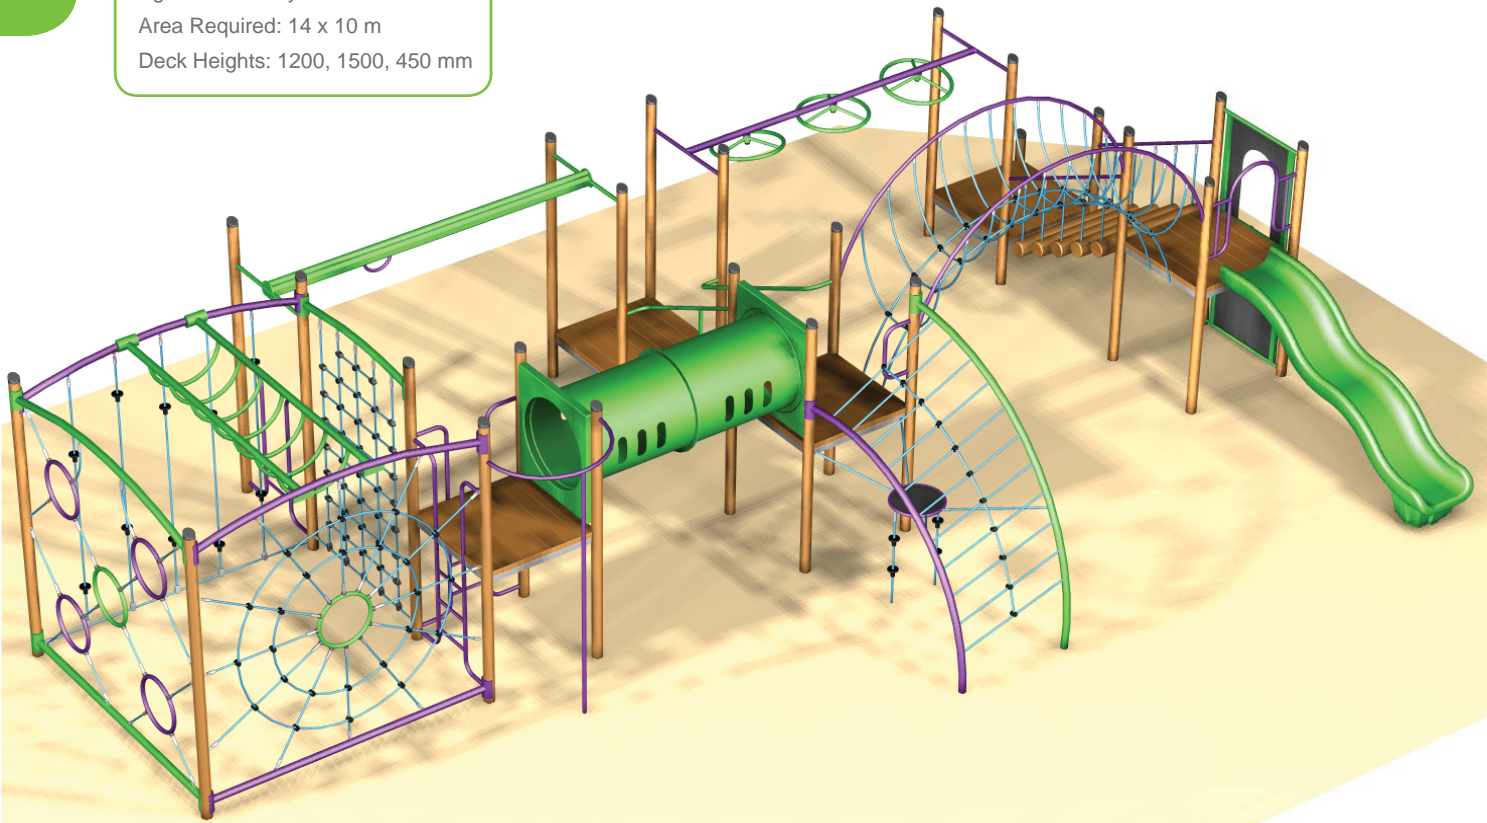

INFINITY (FS669)

Age Level: 5-12yrs

Area Required: 23 x 9 m

Deck Heights: 300, 600, 900, 1200, 1500, 800mm

JUNGLE (FS661)

Age Level: 5-12yrs

Area Required: 14 x 10 m

Deck Heights: 1200, 1500, 450 mm

Fitness & Agility Play

Our specially designed Fitness & Agility Playgrounds are designed with challenging activities for keeping children active while improving balance, strength, confidence, fitness and much more

LABYRINTH (FS662)

Age Level: 6-15yrs

Area Required: 22 x 8 m

Deck Heights: 1800, 1500, 600, 150, 450mm

GAUNTLET (FS663)

Age Level: 5-15yrs

Area Required: 16 x 12.5 m

Deck Heights: 300, 600, 900mm

Fitness Centres

Install it around a playing field, choose the particular stations that suit you or even install as a complete FitTrail Centre .

OUR CHOICE OF SIGN
choose from either a side
post sign or freestanding.