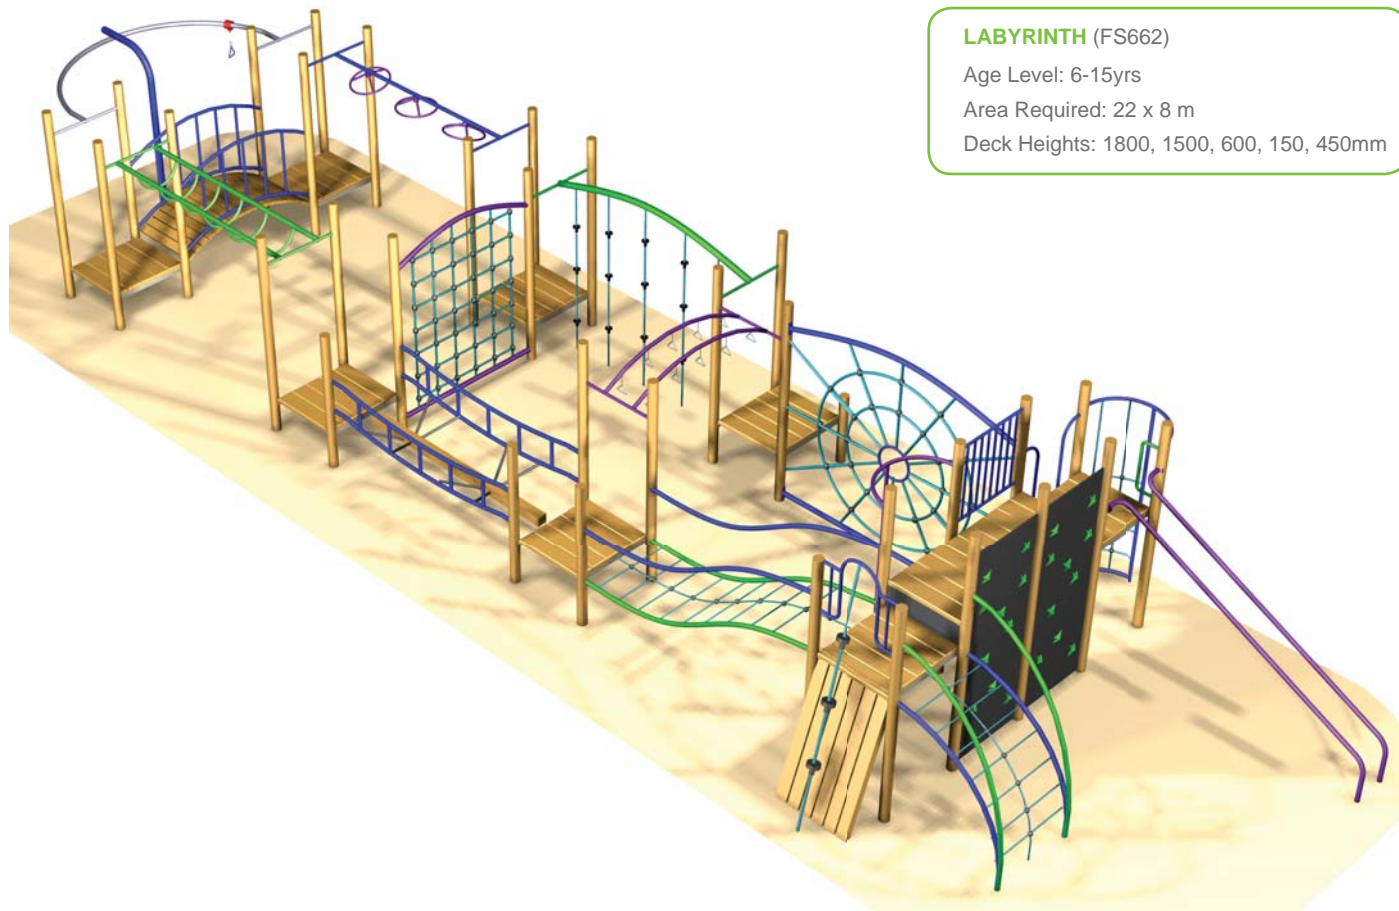

INFINITY (FS669)

Age Level: 5-12yrs

Area Required: 23 x 9 m

Deck Heights: 300, 600, 900, 1200, 1500, 800mm

JUNGLE (FS661)

Age Level: 5-12yrs

Area Required: 14 x 10 m

Deck Heights: 1200, 1500, 450 mm

Fitness & Agility Play

Our specially designed Fitness & Agility Playgrounds are designed with challenging activities for keeping children active while improving balance, strength, confidence, fitness and much more

LABYRINTH (FS662)

Age Level: 6-15yrs

Area Required: 22 x 8 m

Deck Heights: 1800, 1500, 600, 150, 450mm

GAUNTLET (FS663)

Age Level: 5-15yrs

Area Required: 16 x 12.5 m

Deck Heights: 300, 600, 900mm

Fitness Centres

Install it around a playing field, choose the particular stations that suit you or even install as a complete FitTrail Centre .

OUR CHOICE OF SIGN
choose from either a side
post sign or freestanding.