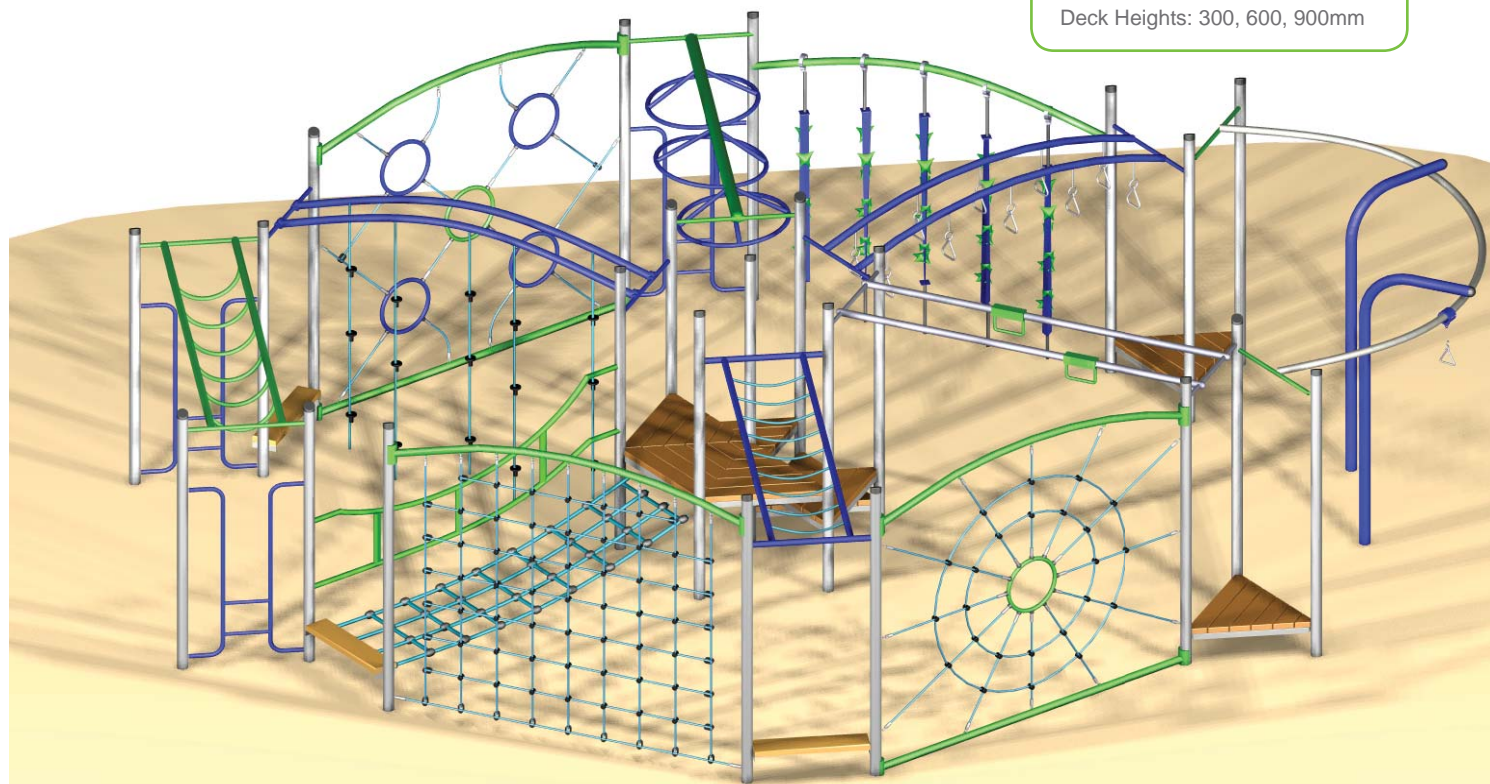

INFINITY (FS669)

Age Level: 5-12yrs

Area Required: 23 x 9 m

Deck Heights: 300, 600, 900, 1200, 1500, 800mm

JUNGLE (FS661)

Age Level: 5-12yrs

Area Required: 14 x 10 m

Deck Heights: 1200, 1500, 450 mm

LABYRINTH (FS662)

Age Level: 6-15yrs

Area Required: 22 x 8 m

Deck Heights: 1800, 1500, 600, 150, 450mm

GAUNTLET (FS663)

Age Level: 5-15yrs

Area Required: 16 x 12.5 m

Deck Heights: 300, 600, 900mm

Fitness Centres

Install it around a playing field, choose the particular stations that suit you or even install as a complete FitTrail Centre .

OUR CHOICE OF SIGN
choose from either a side
post sign or freestanding.