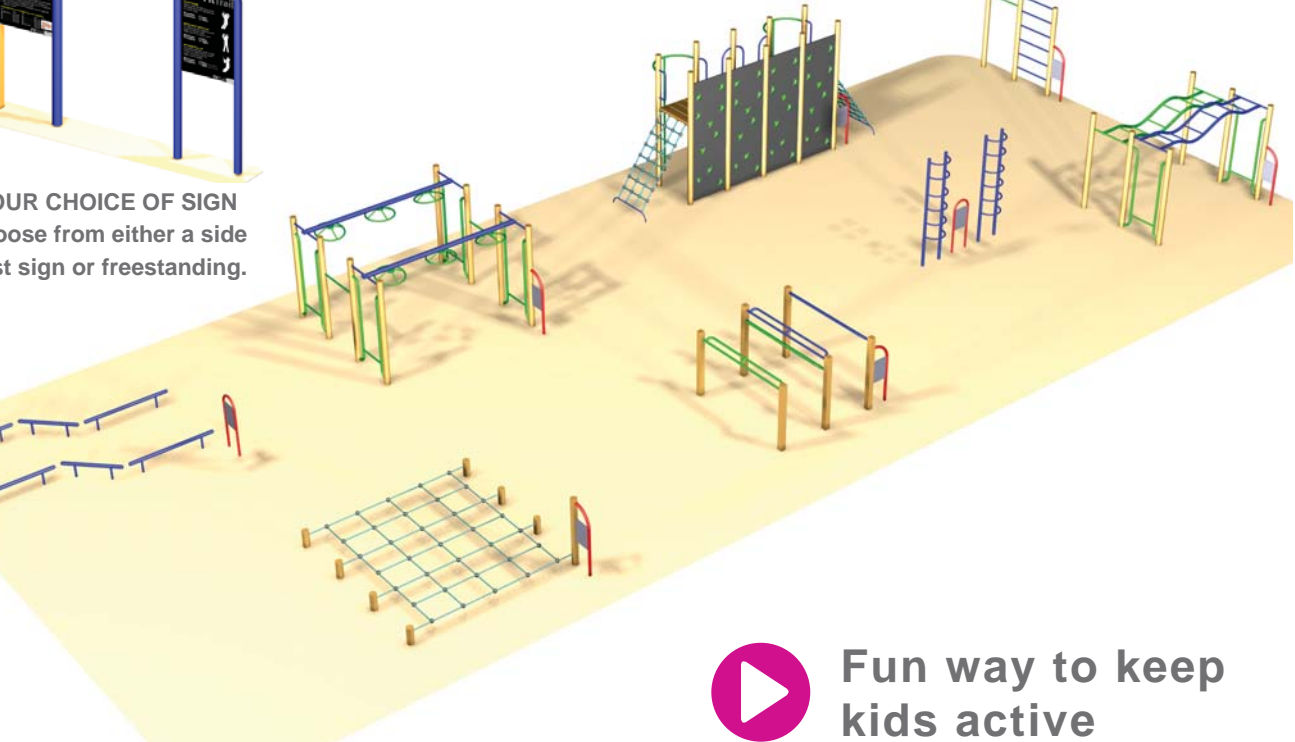

Fitness & Agility Play

Our specially designed Fitness & Agility Playgrounds are designed with challenging activities for keeping children active while improving balance, strength, confidence, fitness and much more

LABYRINTH (FS662)

Age Level: 6-15yrs

Area Required: 22 x 8 m

Deck Heights: 1800, 1500, 600, 150, 450mm

GAUNTLET (FS663)

Age Level: 5-15yrs

Area Required: 16 x 12.5 m

Deck Heights: 300, 600, 900mm

Fitness Centres

Install it around a playing field, choose the particular stations that suit you or even install as a complete FitTrail Centre .

OUR CHOICE OF SIGN
choose from either a side
post sign or freestanding.

FIT TRAIL (FT1)
Area Required: 8.5 x 15 m

Fun way to keep
kids active

FITNESS CENTRE (FS664)
Area Required: 8.5 x 15.3 m