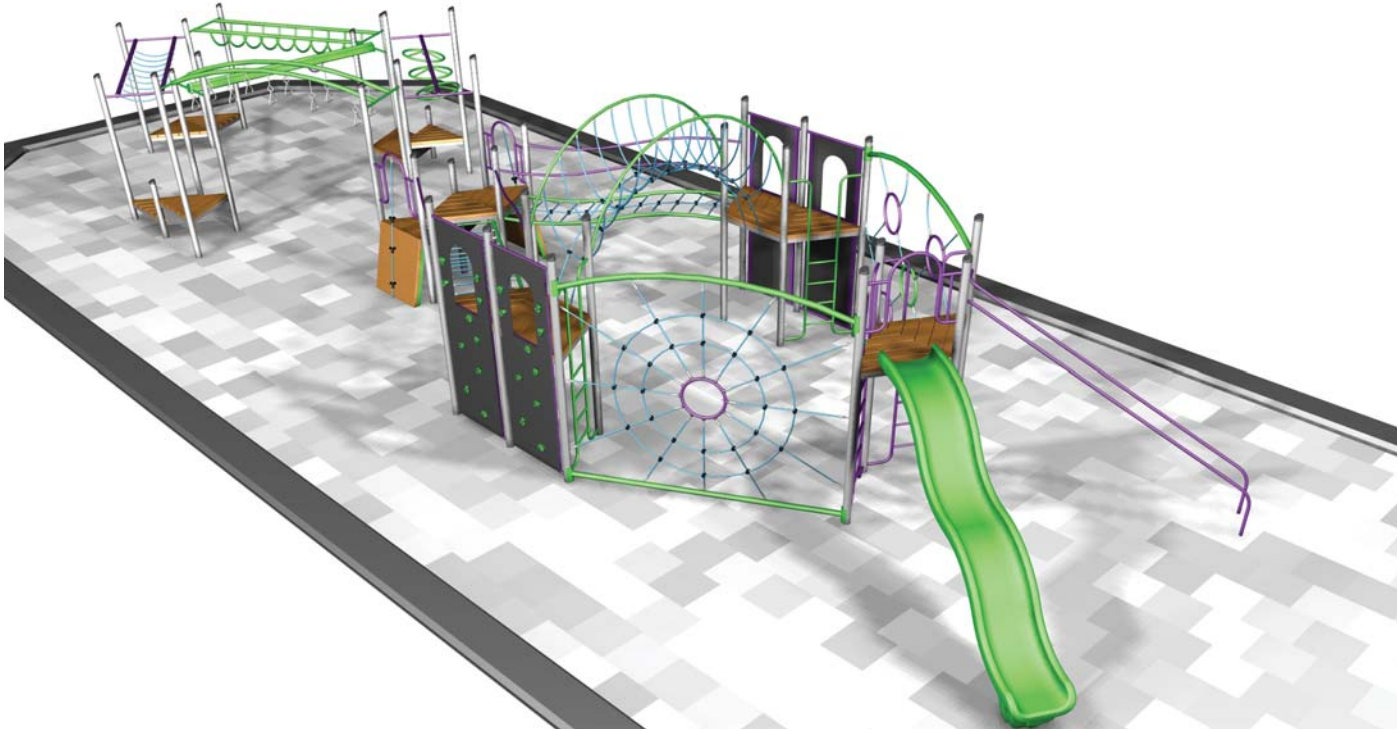

Fitness & Agility Play

Our specially designed Fitness & Agility Playgrounds are designed with challenging activities for keeping children active while improving balance, strength, confidence, fitness and much more

INFINITY (FS669)

Age Level: 5-12yrs

Area Required: 23 x 9 m

Deck Heights: 300, 600, 900, 1200, 1500, 800mm

JUNGLE (FS661)

Age Level: 5-12yrs

Area Required: 14 x 10 m

Deck Heights: 1200, 1500, 450 mm

LABYRINTH (FS662)

Age Level: 6-15yrs

Area Required: 22 x 8 m

Deck Heights: 1800, 1500, 600, 150, 450mm

GAUNTLET (FS663)

Age Level: 5-15yrs

Area Required: 16 x 12.5 m

Deck Heights: 300, 600, 900mm

Fitness Centres

Install it around a playing field, choose the particular stations that suit you or even install as a complete FitTrail Centre .

OUR CHOICE OF SIGN
choose from either a side
post sign or freestanding.