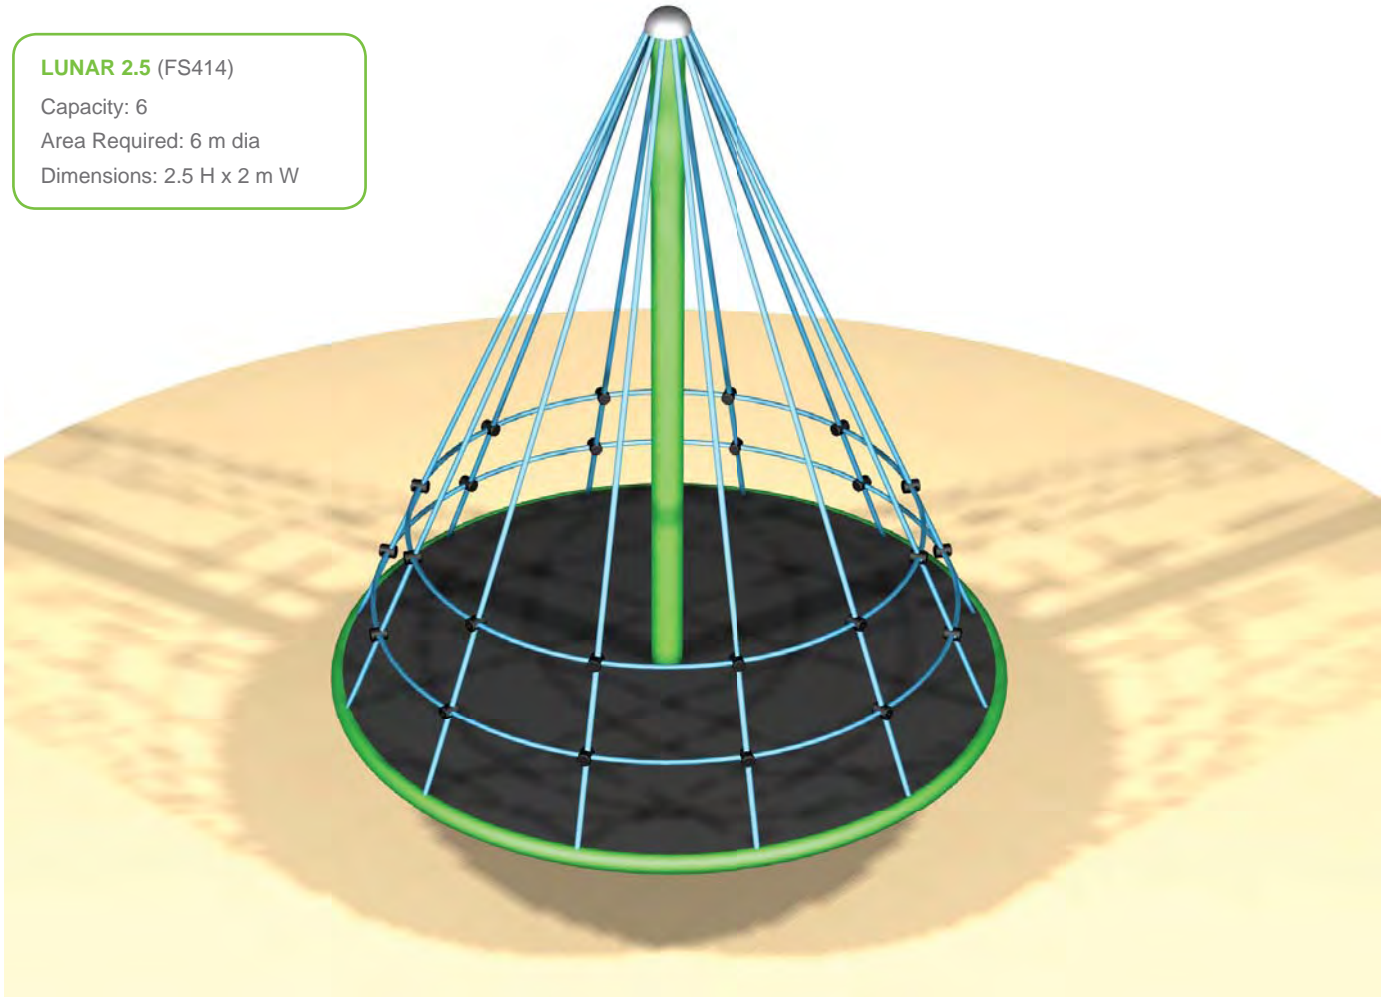

Revolution Spinners

Spinning Fun!

Our Revolution Spinners will provide hours of spinning fun.

LUNAR 2.5 (FS414)

Capacity: 6

Area Required: 6 m dia

Dimensions: 2.5 H x 2 m W

MEGA DOME 3.0 (FS410)

Capacity: 20

Area Required: 7 m dia