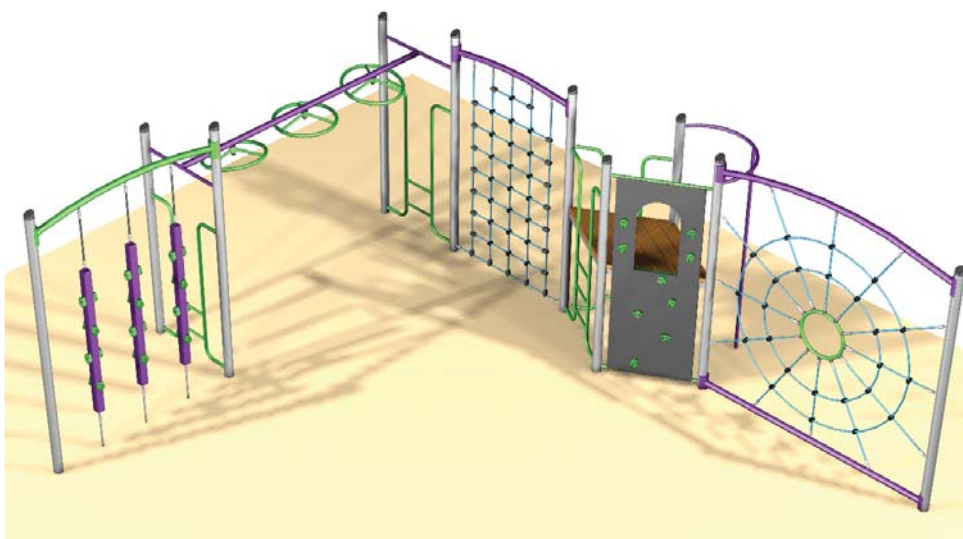

SATURN (NP5)

Age Level: 5-15

Area Required: 10.8 x 9.5