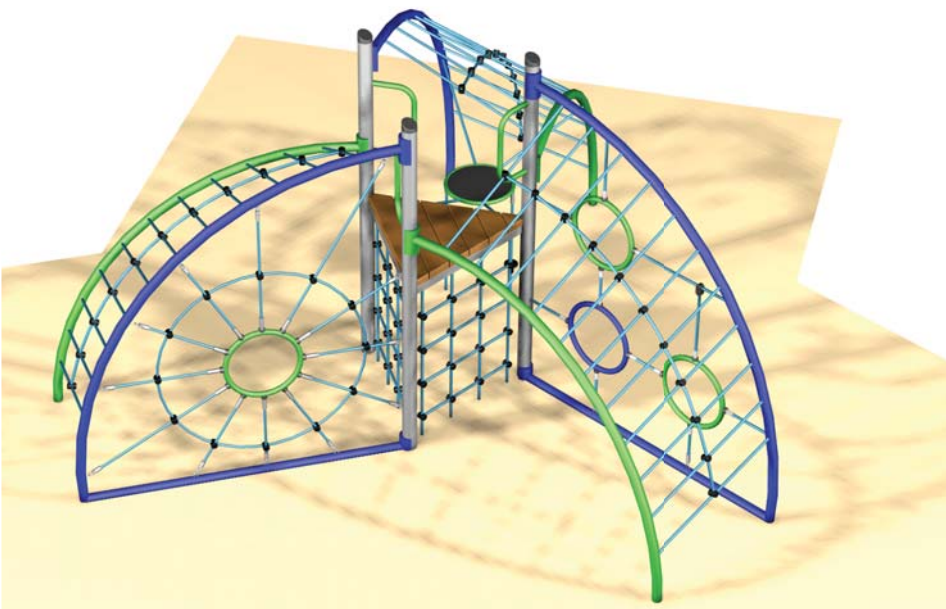

Nebula Play

The Nebula Play structures represent our most popular Hercules rope climbing activities, the Nebula range also features slimline design and the most modern of curve and aesthetics

SATURN (NP5)

Nebula Play - Vostro Plus

The Nebula Play structures represent our most popular Hercules rope climbing activities, the Nebula range also features slimline design and the most modern of curve and aesthetics

VOSTRO PLUS (NP8)

Age Level: 3-12yrs

Area Required: 12 x 8 m

Deck Heights: 900,1200 mm

With a play truck front and challenging climbing activities the Vostro Plus is a great playground for all ages.

Activities include:

Play Truck front with abacus grill, wave slide, 2 steering wheels, crawl tunnel, curved slide, rope bridge, tic tac toe, stairs, net climber, dragons back climber and ladder

Powder coated in your choice of colours, Vostro Plus is perfect if your looking for a playground to provide for all ages.