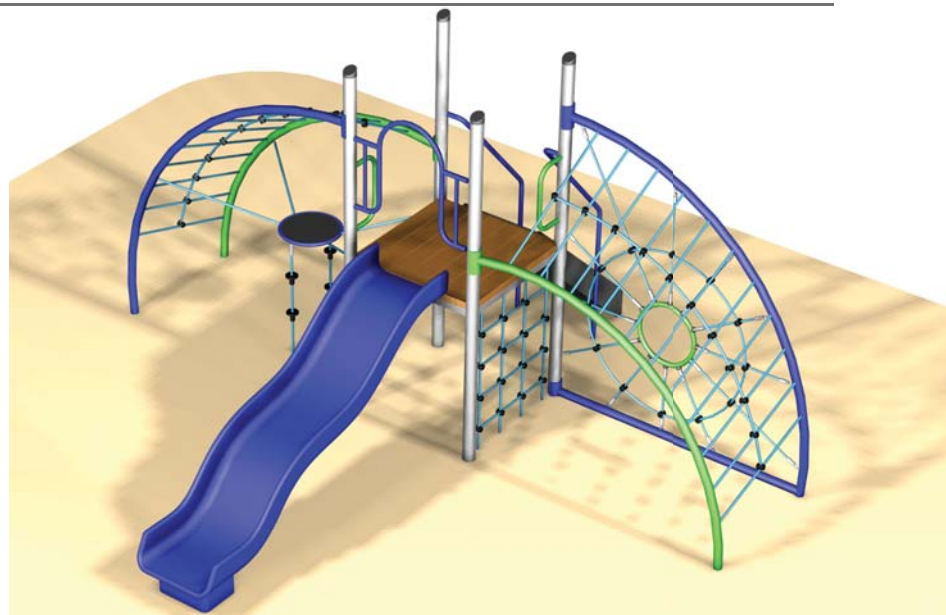

MERCURY (NP2)

Age Level: 3-12

Area Required: 9 x 8.0 m