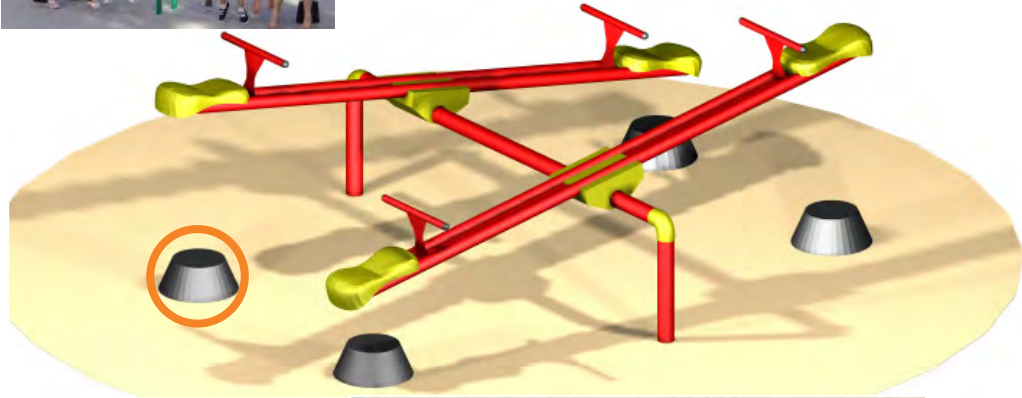

Seesaws and Springs

All seesaws have a fulcrum height of 500mm and beam length of 300mm. Steel is galvanised, primed and powder coated in your choice of colour. **Traditional Seesaw Fun!**

2 SEATER (FS604)

Width: 0.9m
 Area Required: 7.8m x 5.4m

4 SEATER (FS605)

Width: 1.7m
 Area Required: 7.8m x 6.2m

6 SEATER (FS606)

Width: 2.5m
 Area Required: 7.8m x 7.0m

NEW PRODUCT

With Park Supplies new buffers you can replace unsightly car tyres with soft, wet pour rubber buffer mounts!

WHALE (PS124)

FROG (PS123)

Rodeo Rider

Formed on a central spring the rodeo rider provides play for 2-4 children, can be powder coated in your choice of colour.

RODEO RIDER (FS627)
Area Required: 6 x 3 m

 **Pre-loaded Mechanism**