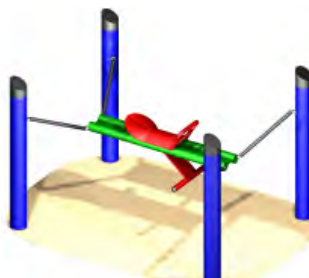

Seesaws and Springs

All seesaws have a fulcrum height of 500mm and beam length of 300mm. Steel is galvanised, primed and powder coated in your choice of colour. **Traditional Seesaw Fun!**

2 SEATER (FS604)

Rocker & Riders

JUNIOR ROCKER (FS625)

Area Required: 3.2m x 2.3m

STALLION RIDER (FS626)

Area Required: 3.2m x 3.0m

Spring Animals

CROCODILE RIDER (PS125)

Available Purple or Green

WHALE (PS124)

FROG (PS123)

Rodeo Rider

Formed on a central spring the rodeo rider provides play for 2-4 children, can be powder coated in your choice of colour.

RODEO RIDER (FS627)
Area Required: 6 x 3 m

 **Pre-loaded Mechanism**