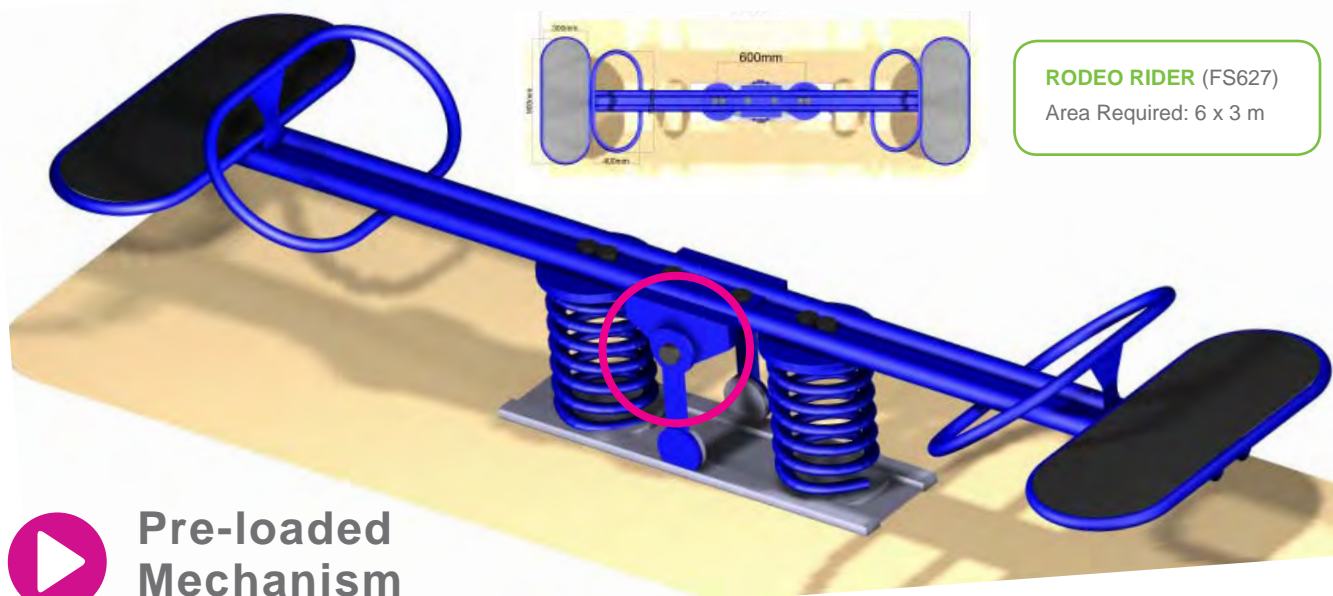

Seesaws and Springs

All seesaws have a fulcrum height of 500mm and beam length of 300mm. Steel is galvanised, primed and powder coated in your choice of colour. **Traditional Seesaw Fun!**

2 SEATER (FS604)

Width: 0.9m
 Area Required: 7.8m x 5.4m

4 SEATER (FS605)

Width: 1.7m
 Area Required: 7.8m x 6.2m

6 SEATER (FS606)

Width: 2.5m
 Area Required: 7.8m x 7.0m

NEW PRODUCT

With Park Supplies new buffers you can replace unsightly car tyres with soft, wet pour rubber buffer mounts!

Rocker & Riders

JUNIOR ROCKER (FS625)

Area Required: 3.2m x 2.3m

STALLION RIDER (FS626)

Area Required: 3.2m x 3.0m

Spring Animals

CROCODILE RIDER (PS125)

Available Purple or Green

WHALE (PS124)

FROG (PS123)

Rodeo Rider

Formed on a central spring the rodeo rider provides play for 2-4 children, can be powder coated in your choice of colour.

RODEO RIDER (FS627)
Area Required: 6 x 3 m

 **Pre-loaded Mechanism**